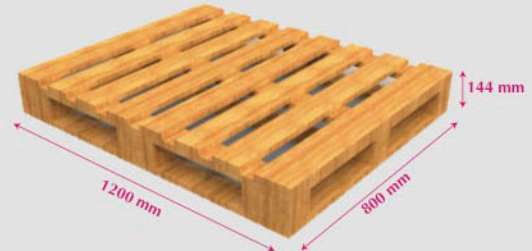

Wet-Nap 4

Product Packing Data Sheet

Product description : Wet-Nap 4 Deluxe mini wet towel
Single pre-packed wet towel : customs HS code 3401190000

Single Wipe

Weight : +/- 6 gr.
Wrapper size : 60 x 90 mm
Towel size : 120 x 200 mm
Towel material : 50 gsm spunlace

Wet-Nap 1 Pallet 3D View

Pallet Size: (L)1200mm x (W)800mm x (H)1850mm

Inner Bag

Bag 250 pieces – single wipes
Weight : +/- 1,5 kg.

EAN 5425010640049

Top View on Pallet

2 x 4 x 4

Carton Box

Carton size : L 380 x W 270 x H 410 mm

Carton weight : +/- 12 kg.

Content : 2,000 pieces – single wipe
Packing : 8 bags x 250 pieces

EAN 5425010640094

Side View on Pallet: 32 Carton box

Floor 80 x 120 cm
Weight +/- 400 kg.