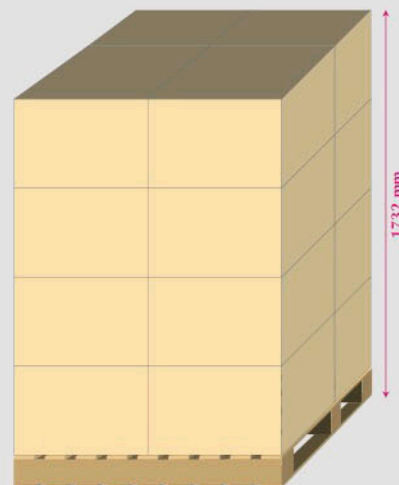

Wet-Nap 4

Product Packing Data Sheet

Product description : Wet-Nap 4 Deluxe mini wet towel
Single pre-packed wet towel : customs HS code 3401190000

Single Wipe

Weight : +/- 6 gr.
Wrapper size : 60 x 90 mm
Towel size : 120 x 200 mm
Towel material : 50 gsm spunlace

Wet-Nap 1 Pallet 3D View

Pallet Size: (L)1200mm x (W)800mm x (H)1850mm

Inner Bag

Bag 250 pieces – single wipes
Weight : +/- 1,5 kg.

EAN 5425010640049

Top View on Pallet

2 x 4 x 4

Carton Box

Carton size : L 380 x W 270 x H 410 mm

Carton weight : +/- 12 kg.

Content : 2,000 pieces – single wipe
Packing : 8 bags x 250 pieces

EAN 5425010640094

Side View on Pallet: 32 Carton box

Floor 80 x 120 cm
Weight +/- 400 kg.