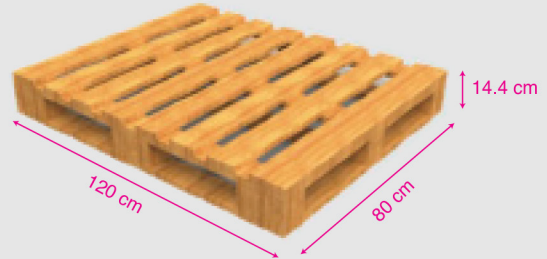

Wet-Nap VIP Cotton Towel

Product Packing Data Sheet

Product description : Wet-Nap VIP towel
Single pre-packed wet towel

Single Wipe

Weight : 35 g to 40 g
Wrapper size : 75 x 160 mm
Towel size : 220 x 220 mm
Towel material : Microfiber 220 gsm

Wet-Nap VIP cotton towel 3D View

Pallet Dimension : L 120 x W 80 x H 185 cm

Carton Box :

Carton size : L 54 x W 38 x H 34 cm (0.07m³)
Carton weight : +/- 20 kg
Content : 10,000 pieces per carton
Packing : 20 packs x 25 pieces
Barcode : EAN 5 425010 640155

Top View on Pallet :

2 x 2 x 4

Side View on Pallet : 20 carton box

Pallet load : 5 layers x 4 cartons
Pallet weight : ca. 400kg